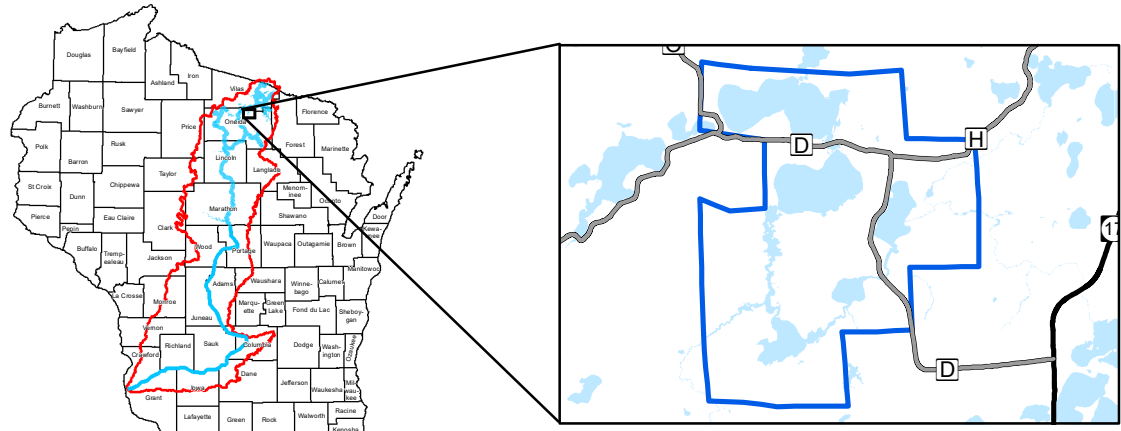

Wisconsin Valley Improvement Company

Sugar Camp

Existing Public Recreational Facilities

Wisconsin Valley Improvement Company
 2301 North 3rd St
 Wausau, WI 54403
 715-848-2976
 www.wvic.com

Site Number	Boat Landing	Access	Hiking Trail	Shore Fishing	Canoe Portage	Pier	Site Name
1	X					X	WDNR County D Landing
2	X						WDNR Stone Lake Landing
3	X						Town of Sugar Camp Chain Lake Landing
4		X	X	X	X		WVIC Sugar Camp Dam Access

WATER SURFACE AREA = 1,857 Acres
 TOTAL SHORELINE = 36.3 Miles

Legend

- Federal Lands
- State Lands
- County Lands
- WVIC Lands