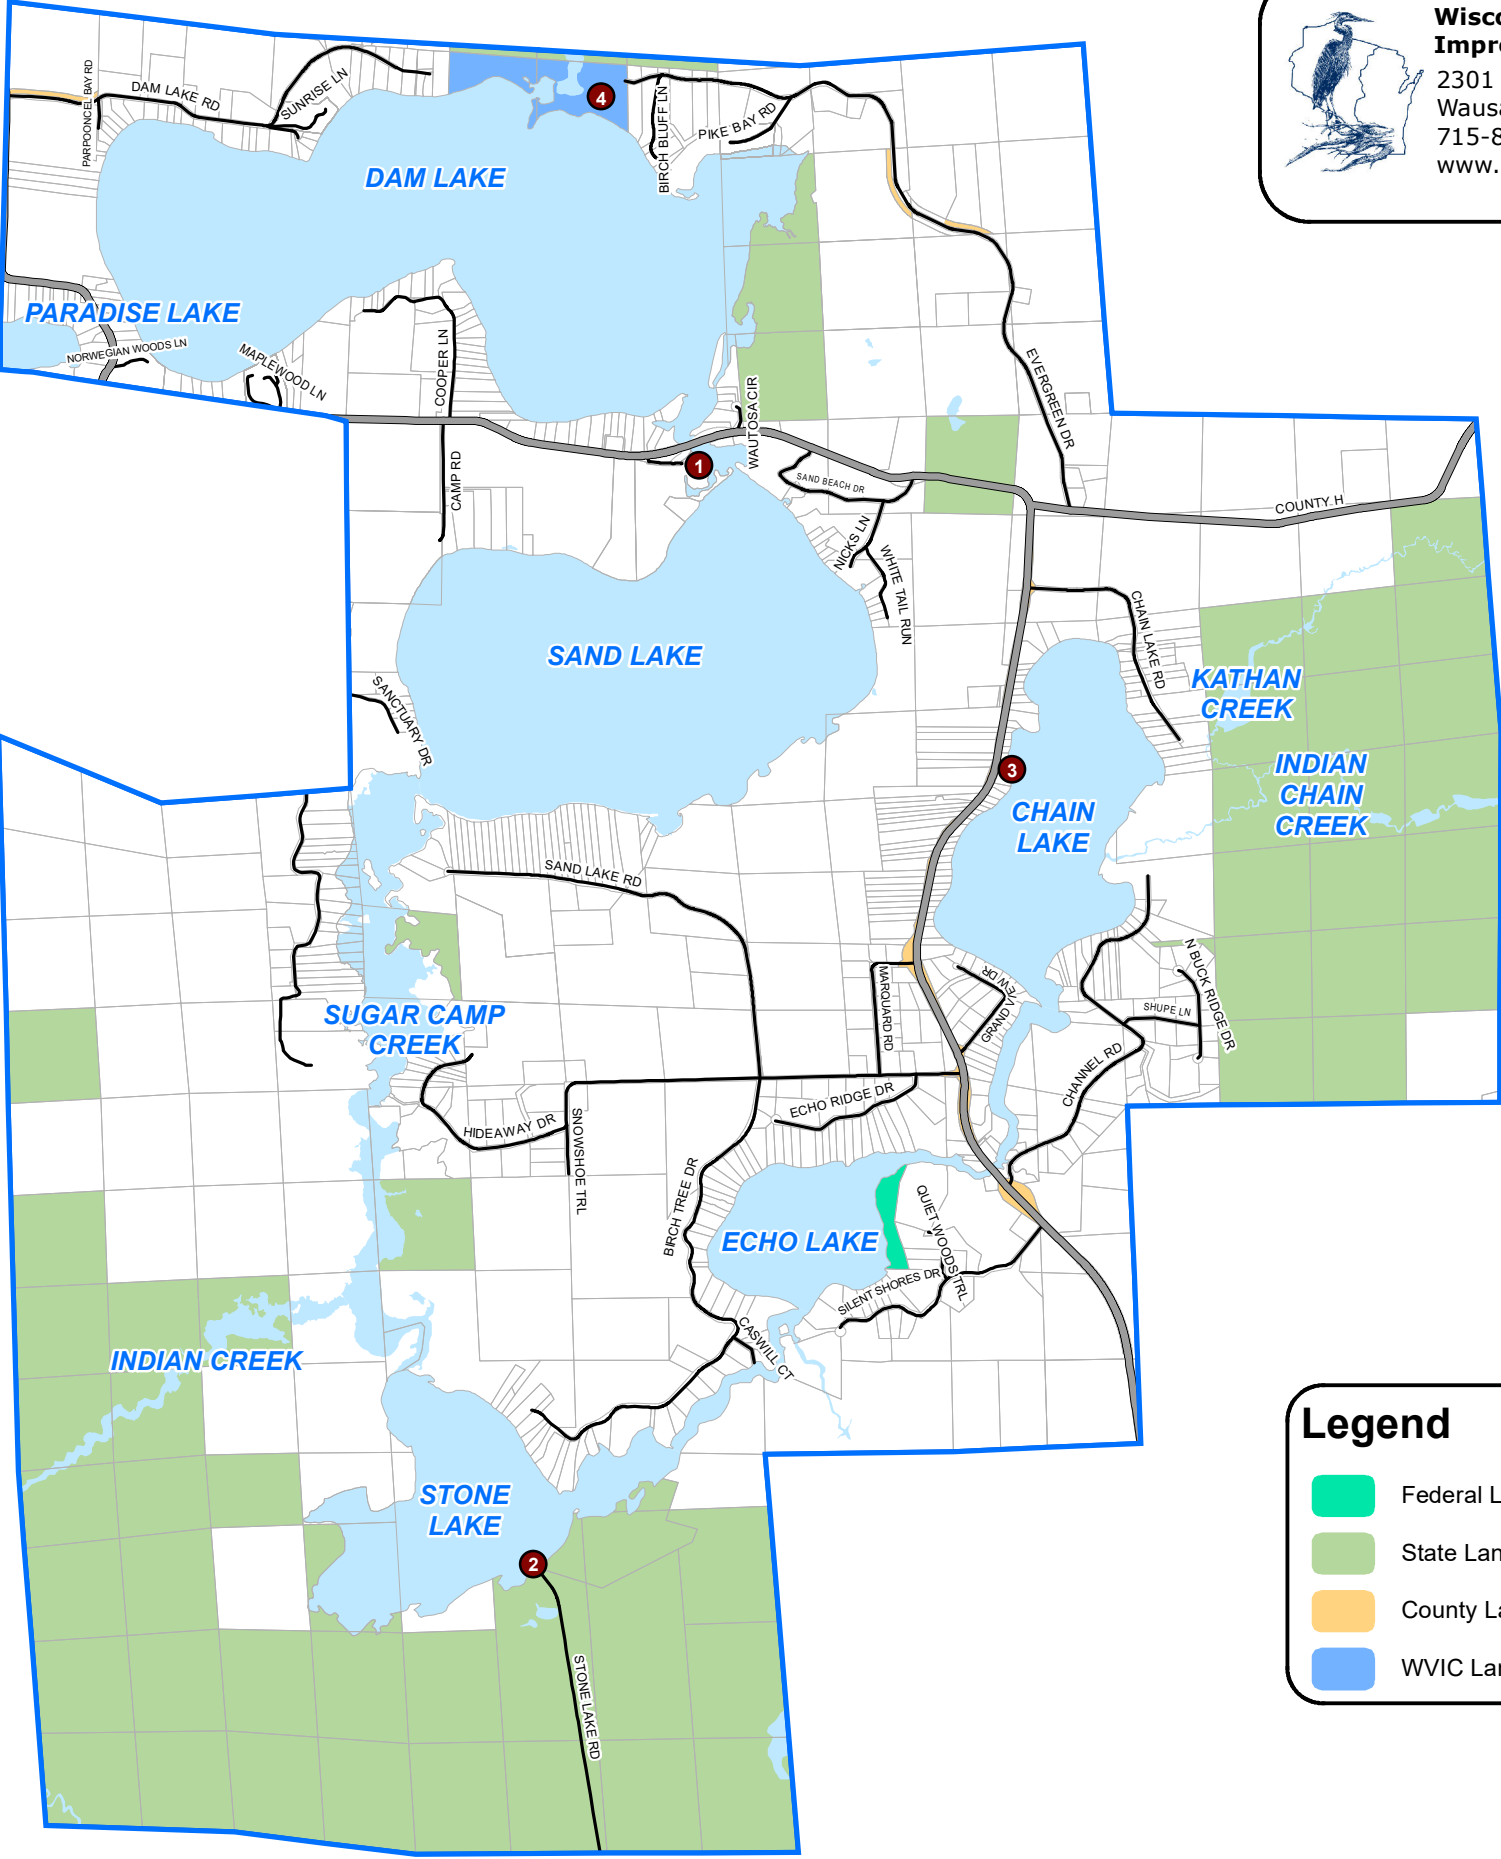

Wisconsin Valley Improvement Company

Sugar Camp

Existing Public Recreational Facilities

Wisconsin Valley Improvement Company
 2301 North 3rd St
 Wausau, WI 54403
 715-848-2976
 www.wvic.com

Site Number	Boat Landing	Access	Hiking Trail	Shore Fishing	Canoe Portage	Pier	Site Name
1	X					X	WDNR County D Landing
2	X						WDNR Stone Lake Landing
3	X						Town of Sugar Camp Chain Lake Landing
4		X	X	X	X		WVIC Sugar Camp Dam Access

WATER SURFACE AREA = 1,857 Acres
 TOTAL SHORELINE = 36.3 Miles

Legend

- Federal Lands
- State Lands
- County Lands
- WVIC Lands