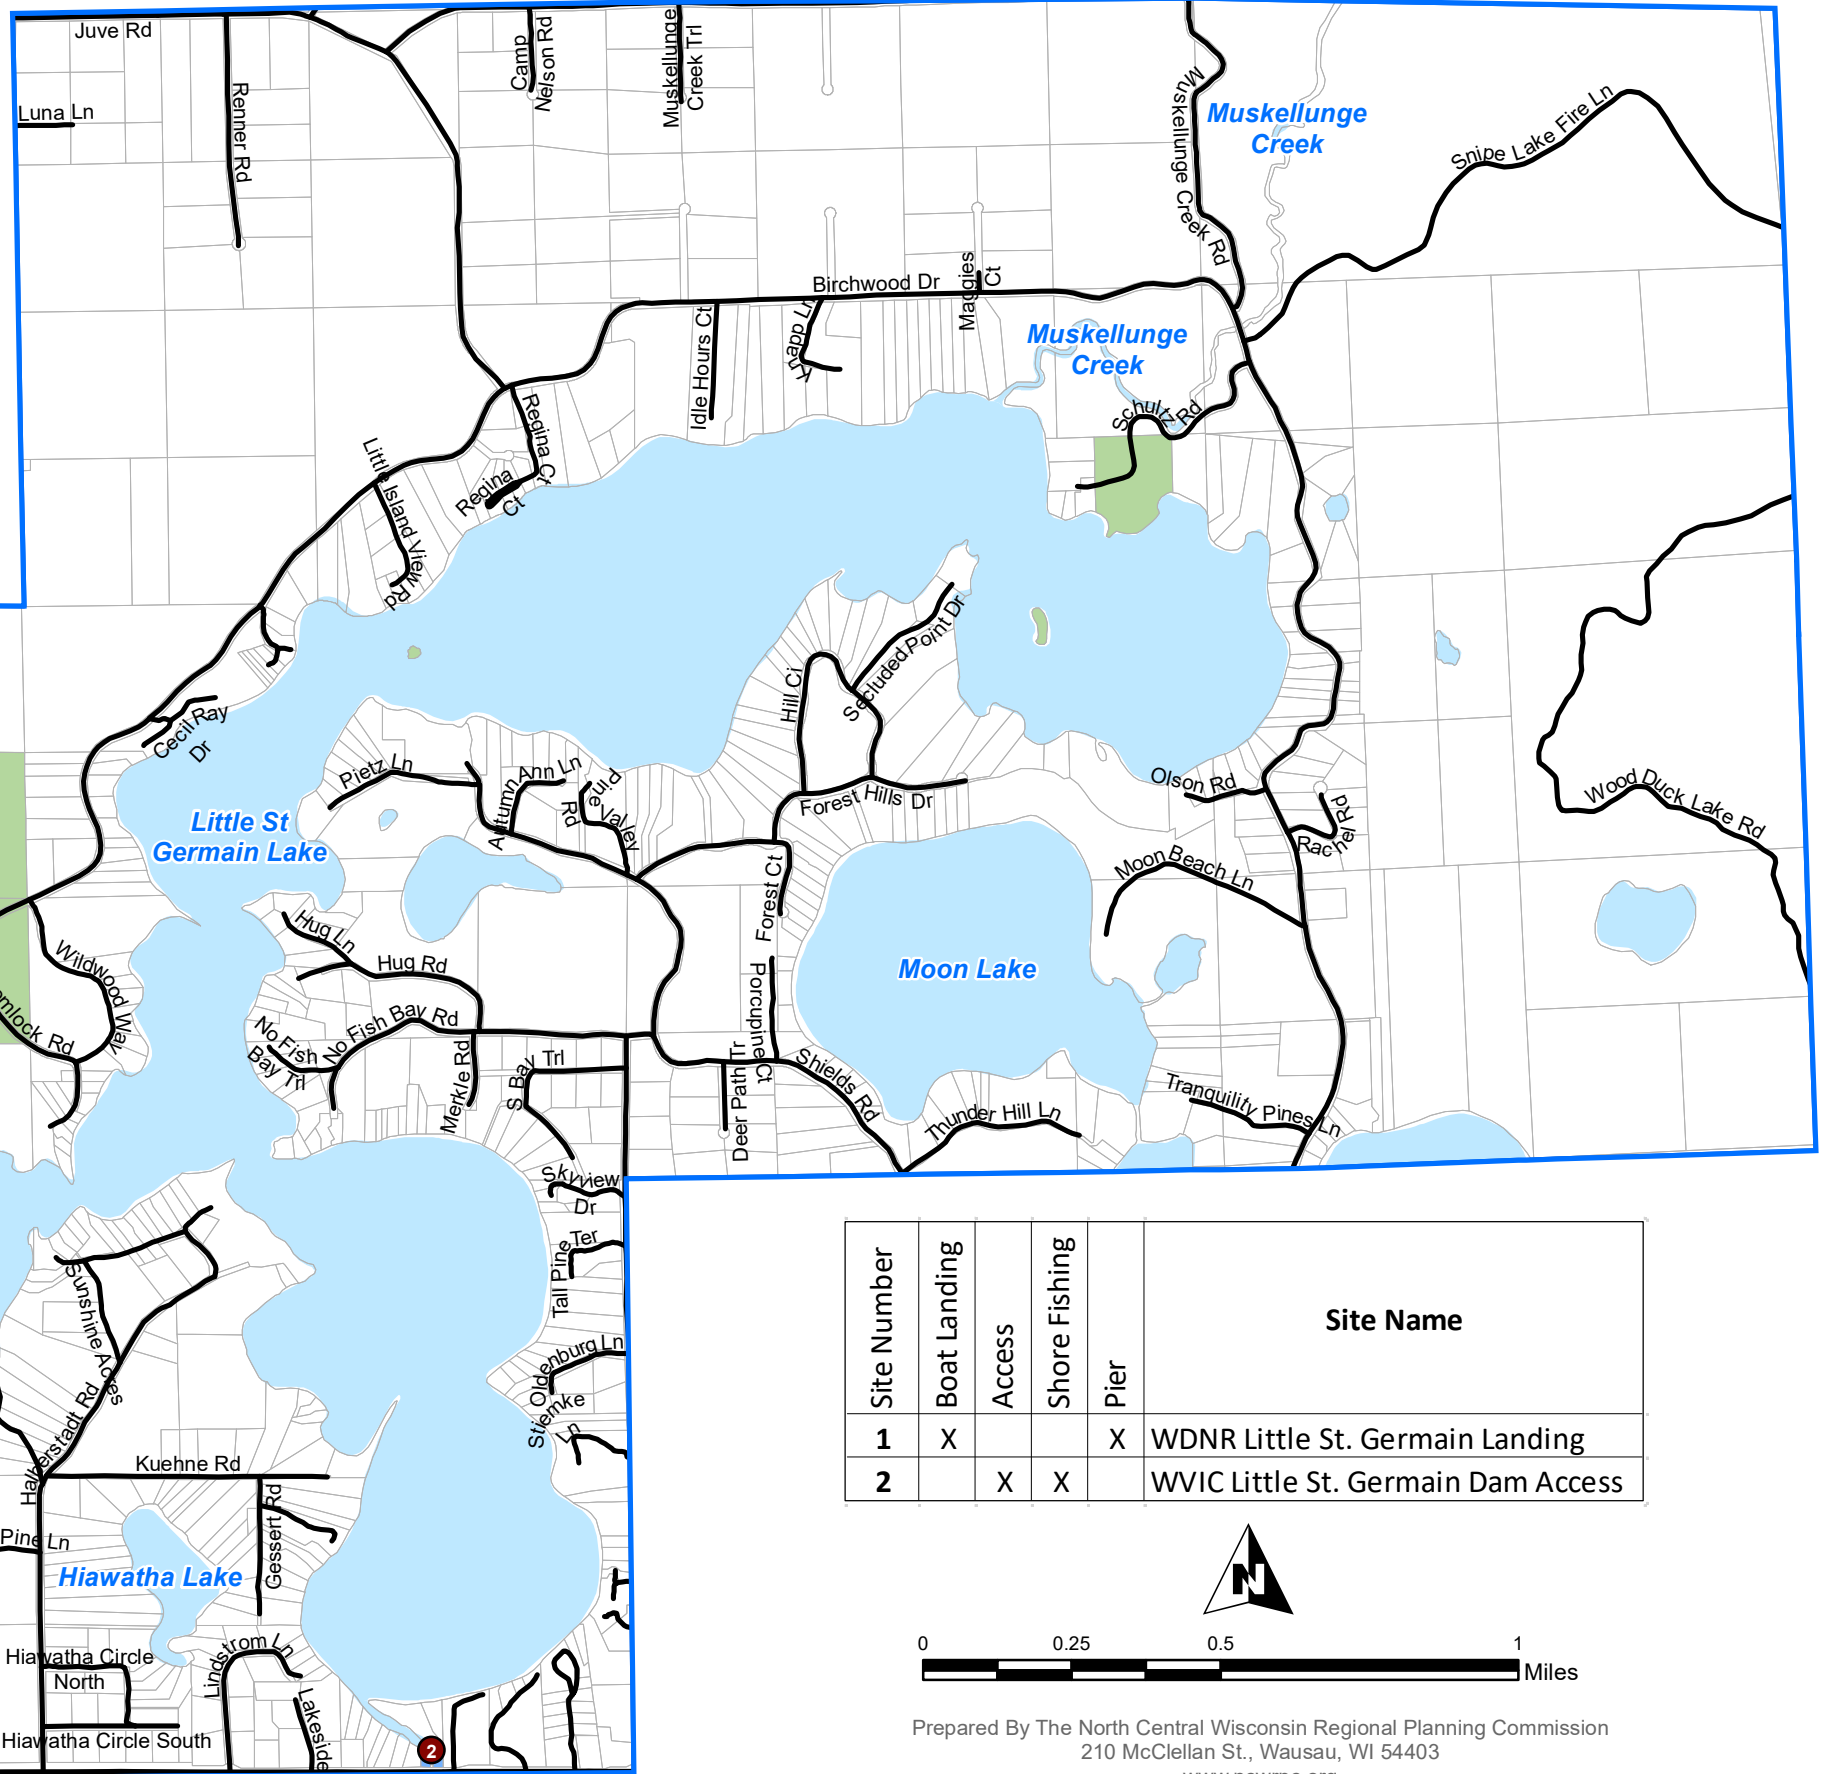

Wisconsin Valley Improvement Company

Little St. Germain Existing Public Recreational Facilities

Wisconsin Valley Improvement Company
 2301 North 3rd St
 Wausau, WI 54403
 715-848-2976
 www.wvic.com

WATER SURFACE AREA = 1,008 Acres
 TOTAL SHORELINE = 14.7 Miles

Legend

- Federal Lands
- State Lands
- County Lands
- WVIC Lands

Site Number	Boat Landing	Access	Shore Fishing	Pier	Site Name
1	X			X	WDR Little St. Germain Landing
2		X	X		WVIC Little St. Germain Dam Access